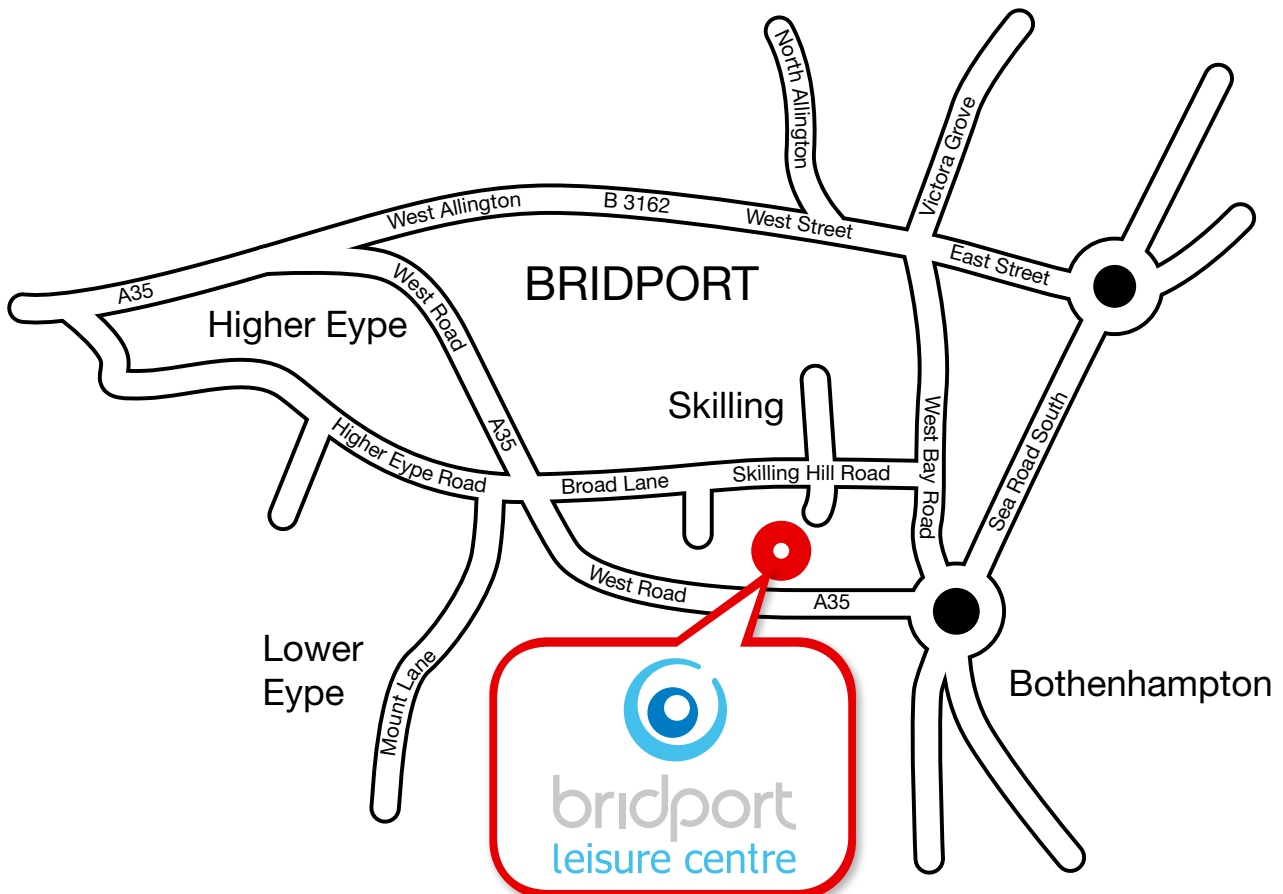

DIRECTIONS TO BRIDPORT LEISURE CENTRE

From the North

Take the M5 south and come off at Junction 25 sign posted Taunton. Then follow the signs to Yeovil on the A358 and then onto the A303. Come off the A303 and follow the signs towards Crewkerne on the A336 and then the A3066 which will bring you into Bridport.

From the East

Take the M3 towards Southampton and then onto the M27 for Ringwood. From Ringwood pick up the A31 for Dorchester and when entering Dorchester stay on the ring road and follow the A35 into Bridport.

From the West

Follow the signs to Exeter and the A30 to Honiton. From Honiton take the A35 towards Lyme Regis and then stay on the A35 into Bridport.

Bridport Leisure Centre

Brewery Fields, Bridport, Dorset DT6 5LN